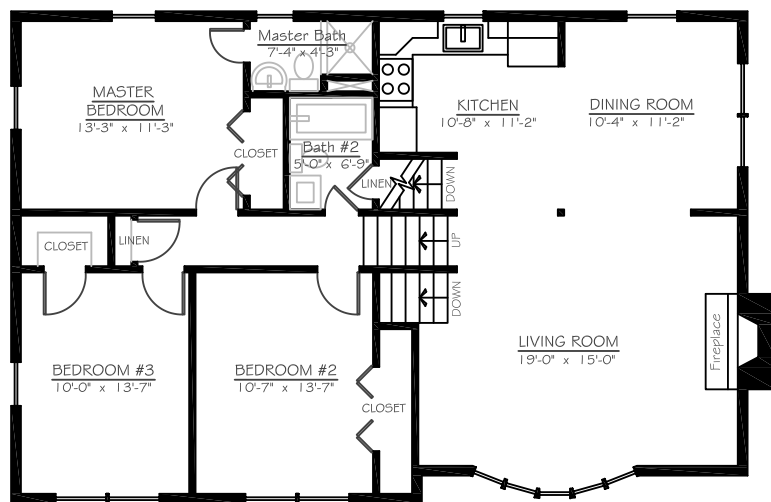

LOWER LEVEL

MAIN LEVEL

FLOOR PLANS

9025 Denise Lane, Fairfax, VA 22031